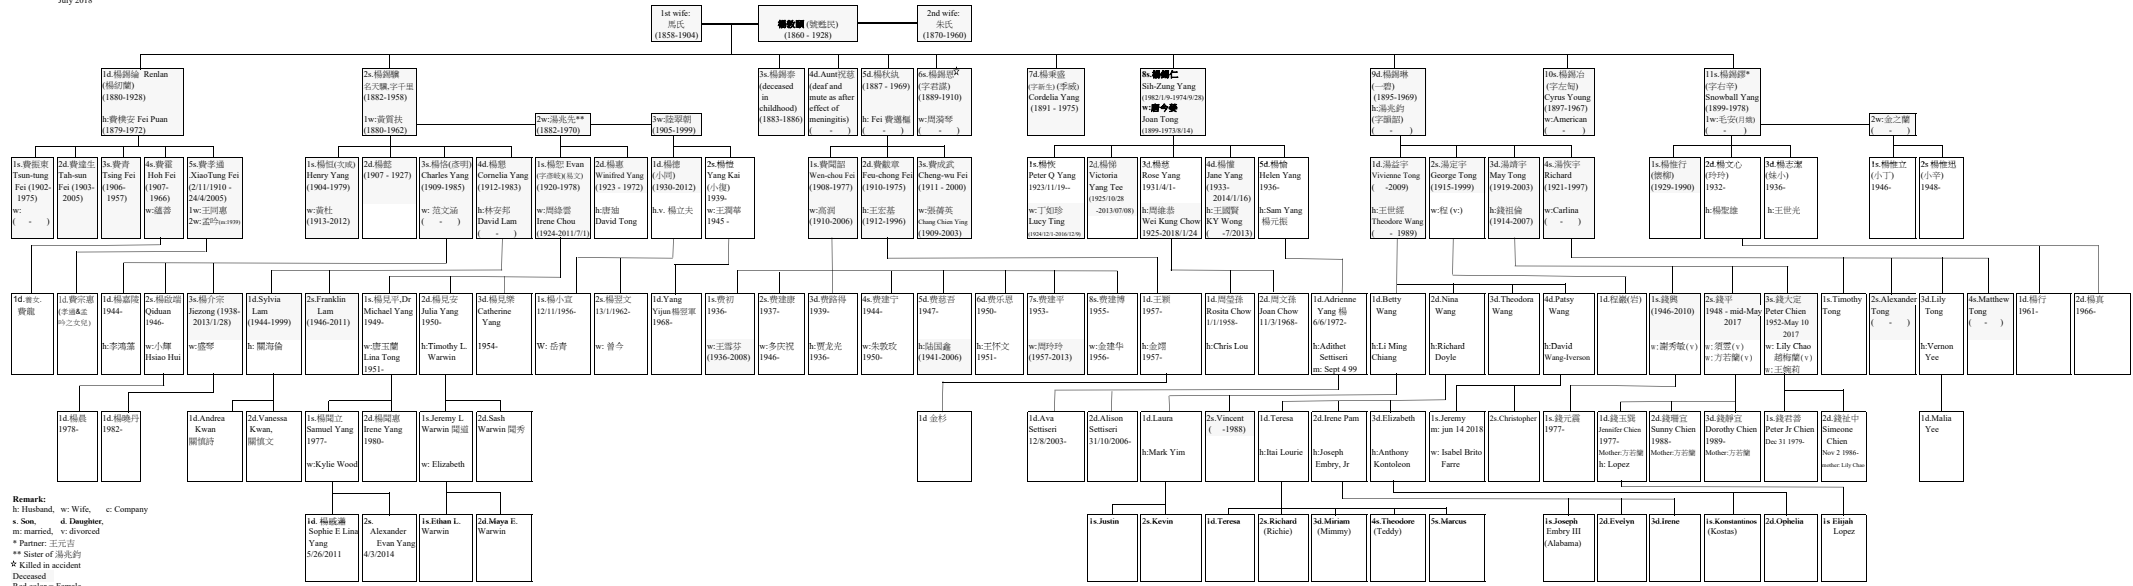

**YANG FAMILY TREE**  
July 2018

**Remark:**  
 h: Husband, w: Wife, c: Company  
 s: Son, d: Daughter,  
 m: married, v: divorced  
 \* Partner: 王元吉  
 \*\* Sister of 湯兆鈞  
 \*\* Killed in accident  
 Deceased  
 Red color = Female