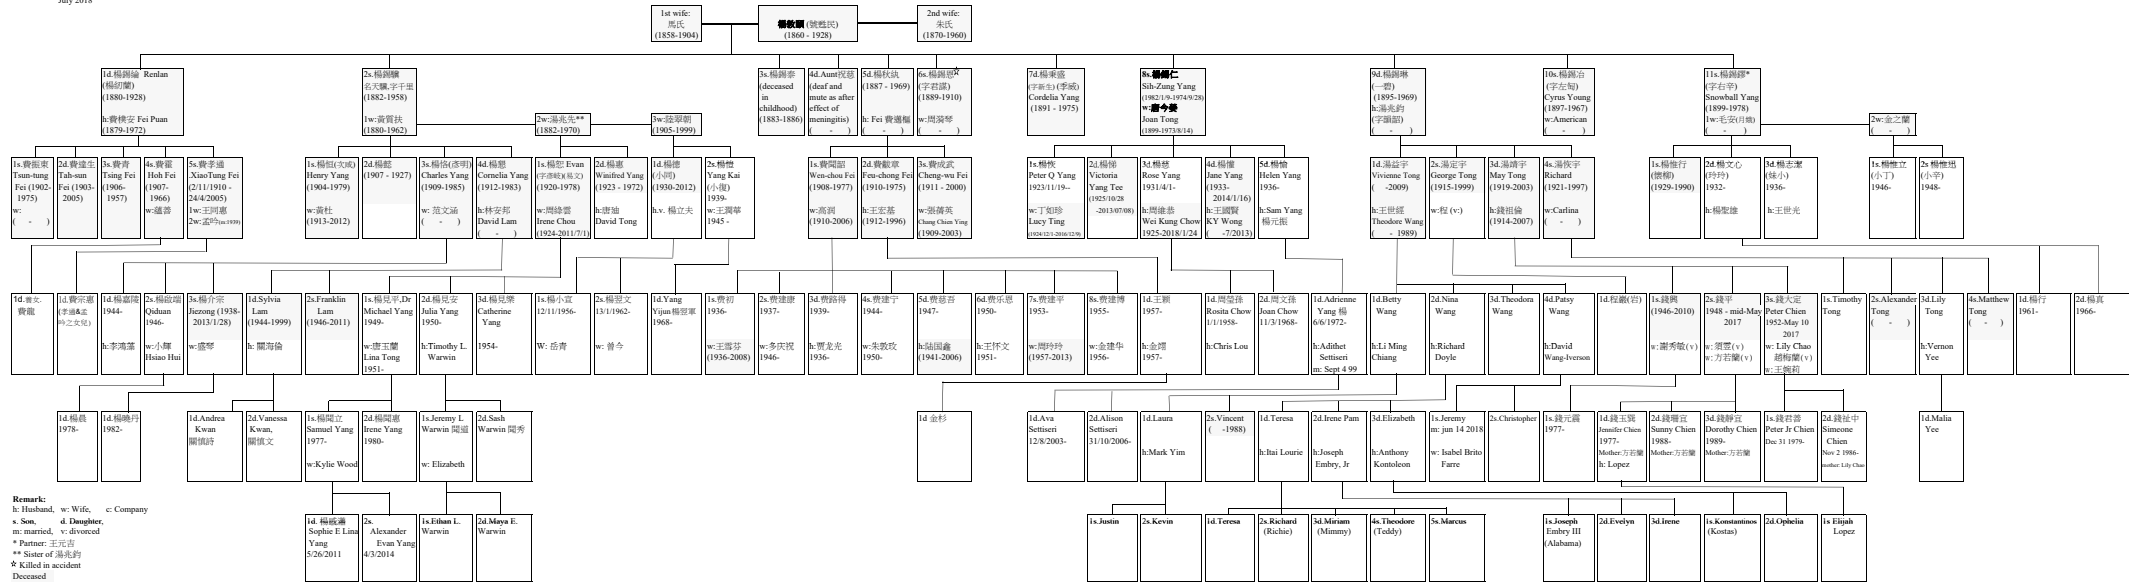

YANG FAMILY TREE
July 2018

Remark:
 h: Husband, w: Wife, c: Company
 s: Son, d: Daughter,
 m: married, v: divorced
 * Partner: 王元吉
 ** Sister of 湯兆鈞
 ** Killed in accident
 Deceased
 Red color = Female